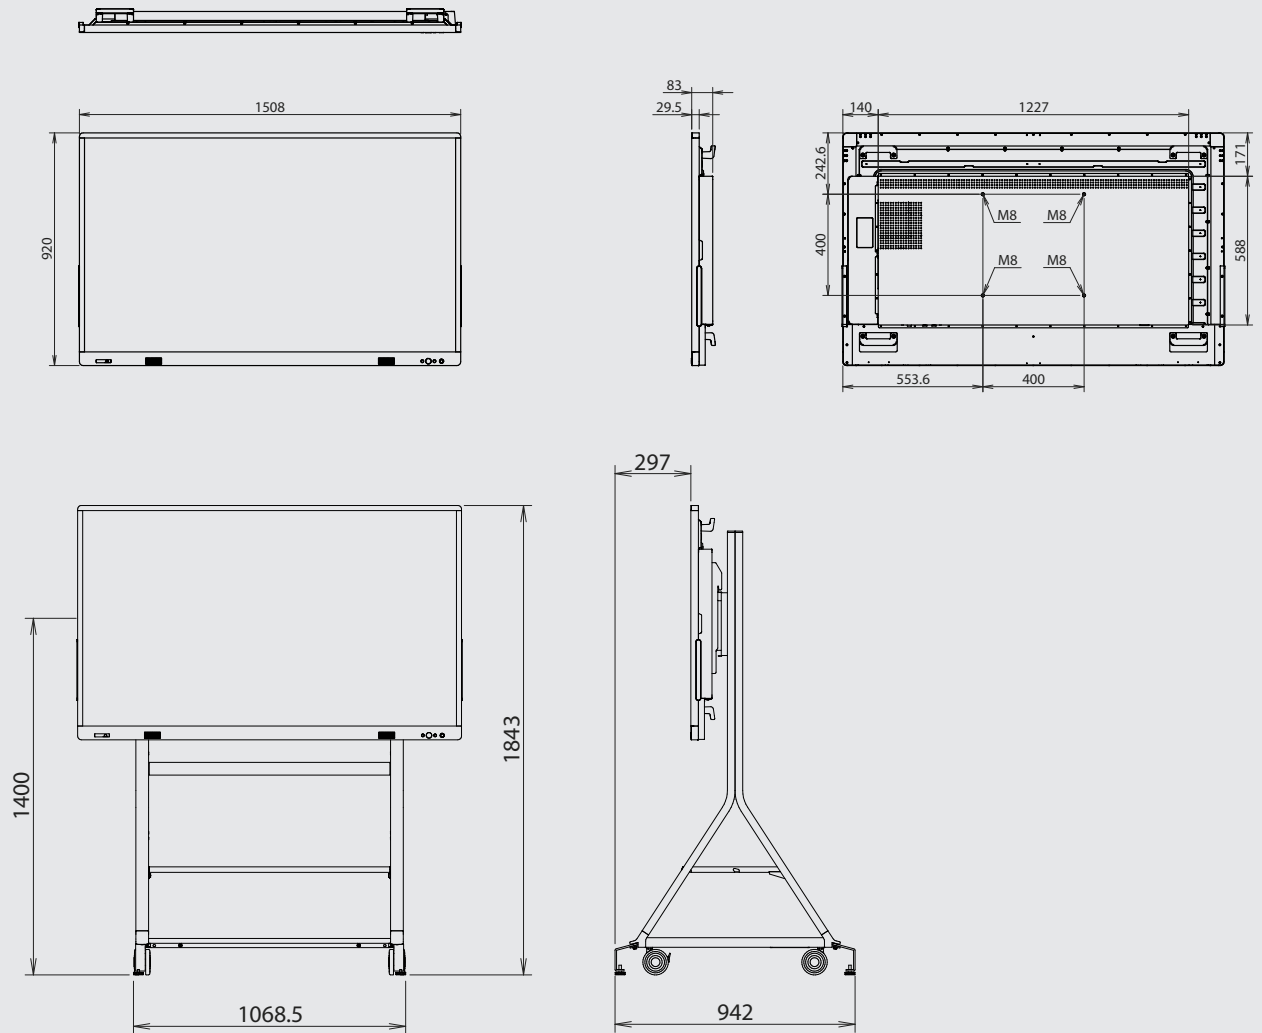

Power cord (longer than 2.5m)

VGA cable (3.0m)

USB cable 3.0 (1.8m)

HDMI cable 2.0 (4.6m)

RICOH D6520

RICOH D6520

Dimensional Drawing

RICOH
imagine. change.